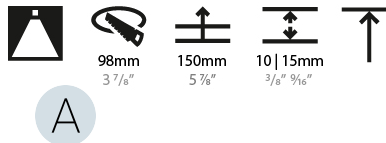

GENERAL

Series: Bioniq
Subseries: Bioniq Round Deep
Brand: Prolight
Division: Architectural
Mounting Type: Recessed
Mounting Location: Ceiling
Subcategory: Downlight

PHYSICAL

Shape: Round
Diameter (mm): 107
Diameter (in): 4 3/16
Height (mm): 130
Height (in): 5 1/8
Ceiling Thickness (mm): 10 / 12.5 / 15
Ceiling Thickness (in): 3/8 or 1/2 or 9/16
Min. Recessing Depth (mm): 150
Min. Recessing Depth (in): 5 7/8
Light Distribution: Downlight
Weight (kg): 0.533
Weight (lbs): 1.18
Fixture Finish: SSR / BKV / CWI / CRY / HAB / LAG / UFT / ITA / RUA / RUR / MIC / FTG / MYG / TWT / LOD / PUS / FRO / FUP / KIA / POP / BLS / SPG / MEY / GOH / GUM / CHC / COM / ABZ / JAG / OBR / MOS / ROR
Fixture Material: Aluminum Die Cast
Cut-out Measurements: 98mm / 3 7/8"

ELECTRICAL

Lamp Type: LED (Zhaga Standard)
Input Wattage (W): 15.5
Total Output Wattage (W): 13
Dimming: Tri-Mode (Non-Dimming and Phase Dimming (120Vac only) and 0-10V Dimming)
Driver Included: No
Driver Location: Recessed Housing
Driver Type: Constant Current - Universal
Driver Class: Class 2
Housing: See components
Input Voltage (V): 120 - 277
Constant Current (MA): 500

LED

Number of LEDs: 1
Color Temperature (°K): 2700 / 3000 / 3500 / 4000
Max. Delivered Lumen (lm): 1140 / 1180 / 1245 / 1270
CRI: >90 CRI
Lamp Life (hrs): 50000

OPTICAL

Reflector: 20 / 40 / 60

RATINGS AND CERTIFICATIONS

Certified By: Certified for North American Standards
IP rating: IP54

PROJECT
TYPE
SPECIFIER
QUANTITY
DATE